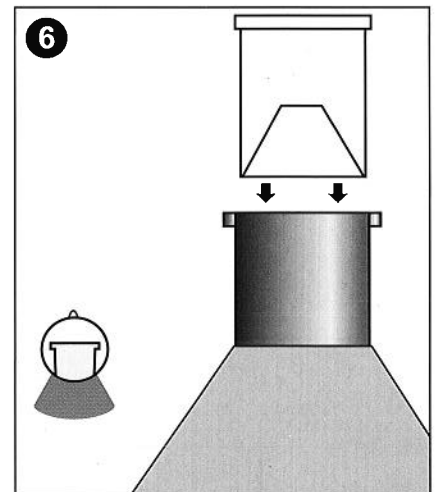

Content:

An optional metal ground bracket and highly effective wasp fluid are available via your local dealer.

Installation card  
MT-trap

Smart & Effective Traps   
**INSECTIVE**

Zeilmaker 4  
3861 SM Nijkerk  
The Netherlands  
+31 (0)33 299 4139