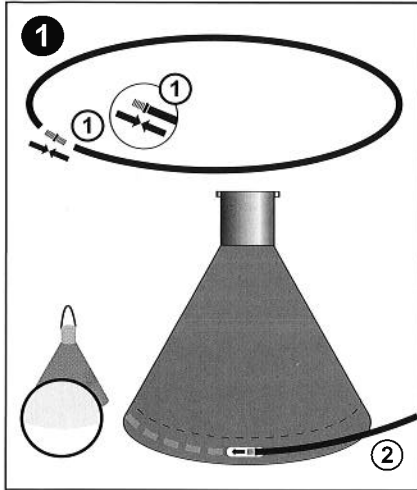

Content:

An optional metal ground bracket and highly effective wasp fluid are available via your local dealer.

Installation card  
MT-trap

Smart & Effective Traps   
**INSECTIVE**

Zeilmaker 4  
3861 SM Nijkerk  
The Netherlands  
+31 (0)33 299 4139