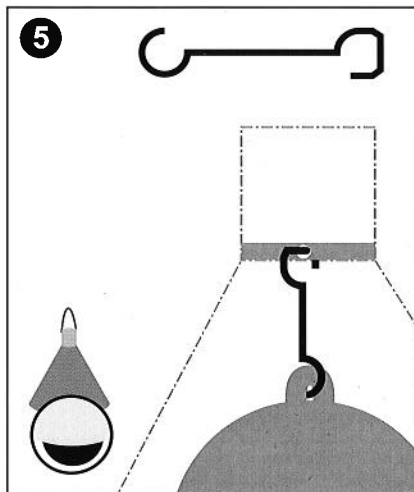

Content:

An optional metal ground bracket and highly effective wasp fluid are available via your local dealer.

Installation card  
MT-trap

Smart & Effective Traps   
**INSECTIVE**

Zeilmaker 4  
3861 SM Nijkerk  
The Netherlands  
+31 (0)33 299 4139