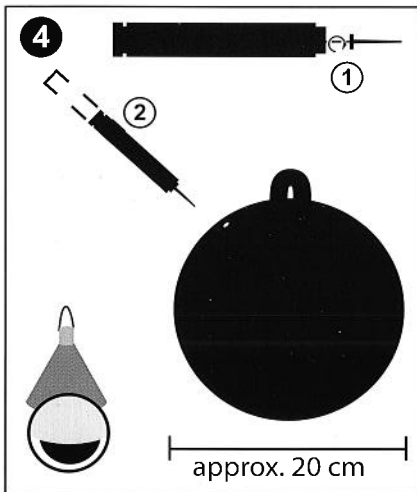

Content:

An optional metal ground bracket and highly effective wasp fluid are available via your local dealer.

Installation card  
MT-trap

Smart & Effective Traps   
**INSECTIVE**

Zeilmaker 4  
3861 SM Nijkerk  
The Netherlands  
+31 (0)33 299 4139