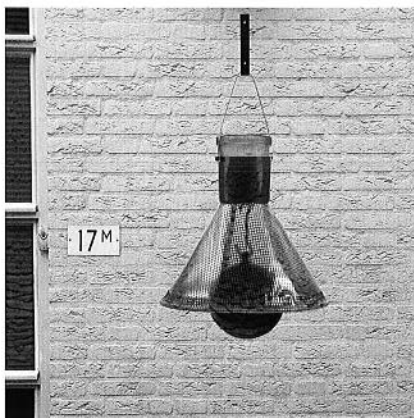

Content:

An optional metal ground bracket and highly effective wasp fluid are available via your local dealer.

Installation card  
MT-trap

Smart & Effective Traps   
**INSECTIVE**

Zeilmaker 4  
3861 SM Nijkerk  
The Netherlands  
+31 (0)33 299 4139