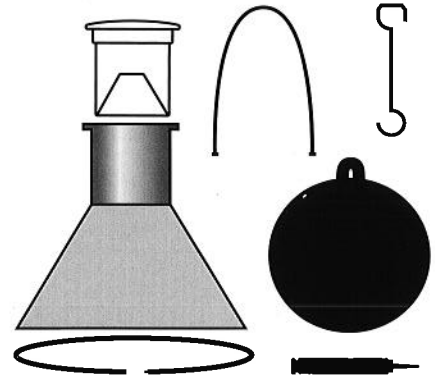

Content:

An optional metal ground bracket and highly effective wasp fluid are available via your local dealer.

Installation card  
MT-trap

Smart & Effective Traps   
**INSECTIVE**

Zeilmaker 4  
3861 SM Nijkerk  
The Netherlands  
+31 (0)33 299 4139