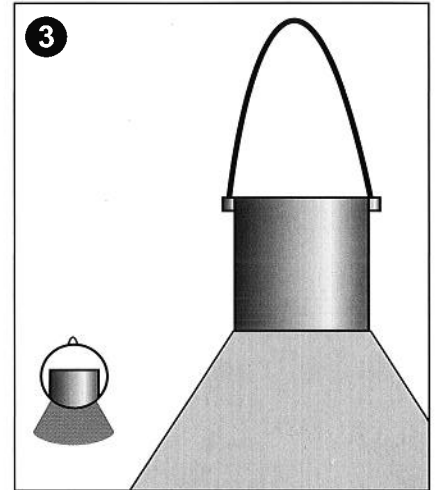

Content:

An optional metal ground bracket and highly effective wasp fluid are available via your local dealer.

Installation card  
MT-trap

Smart & Effective Traps   
**INSECTIVE**

Zeilmaker 4  
3861 SM Nijkerk  
The Netherlands  
+31 (0)33 299 4139