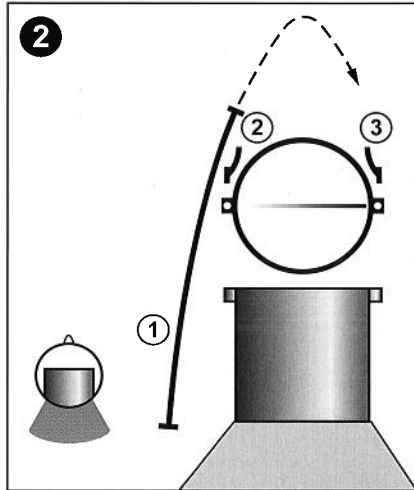

Content:

An optional metal ground bracket and highly effective wasp fluid are available via your local dealer.

Installation card  
MT-trap

Smart & Effective Traps   
**INSECTIVE**

Zeilmaker 4  
3861 SM Nijkerk  
The Netherlands  
+31 (0)33 299 4139